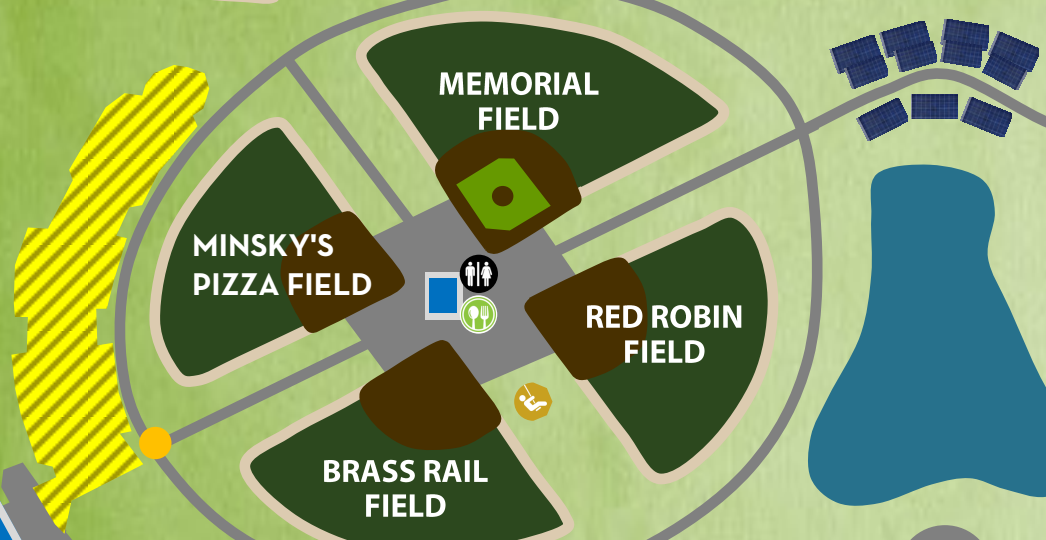

Capitol Federal® Sports Complex of Liberty

	Parking		Fishing Ponds (8)
	Concessions		Field Entrance
	Restrooms		Natural Grass Fields
	Playground		Turf Outfields
	Shelter/Building		Turf Infields

SOCCER FIELDS

PRACTICE FIELDS

Old 210 Hwy.

MAIN ENTRANCE

Old 210 Hwy.

Liberty Parks & Rec
Community Connections

2200 Old State Hwy 210, Liberty, MO 64068
 816.439.4390 www.libertymissouri.gov/LPR